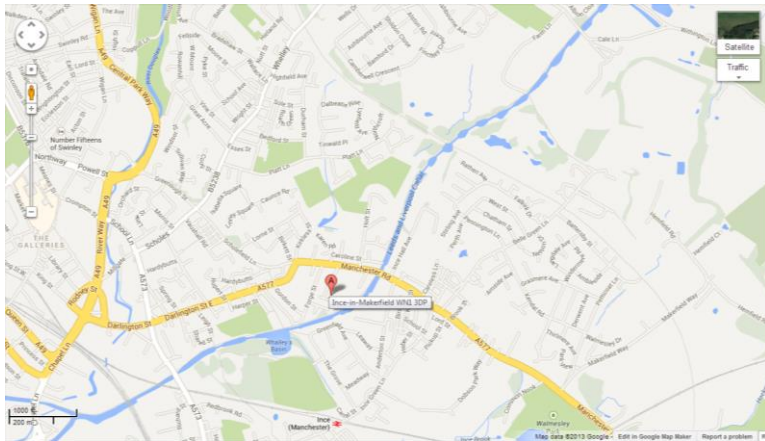

3 star hotel located close to the centre of Wigan, approx. 0.8 mile from NCE.

<http://www.mercure.com/gb/hotel-8200-mercure-wigan-oak-hotel/index.shtml>

Premier Inn Wigan Town Centre

Harrogate Street,
Wigan, WN1 1BL
Contacts
T: 0871 527 9502
F: 0871 527 9503

NCE Location

We are located within 1 mile of Wigan town centre which is 22 miles from central Manchester.

By Car

We are located close to the main M6 motorway for north and south bound carriageways.
From Manchester we are off the M61 at junction 5.
Follow signs for Wigan when leaving the motorways.

North Composites Engineering Ltd
Unit 8
Rosebridge Court
Ince
Wigan

Sat Nav location

WN1 3DP

Rail Link

We are easily accessed by rail link with Wigan North Western and Wigan Wallgate stations only 1.8 miles away and Ince rail station 0.7 of a mile away with links to Manchester Piccadilly Station and Manchester Airport.